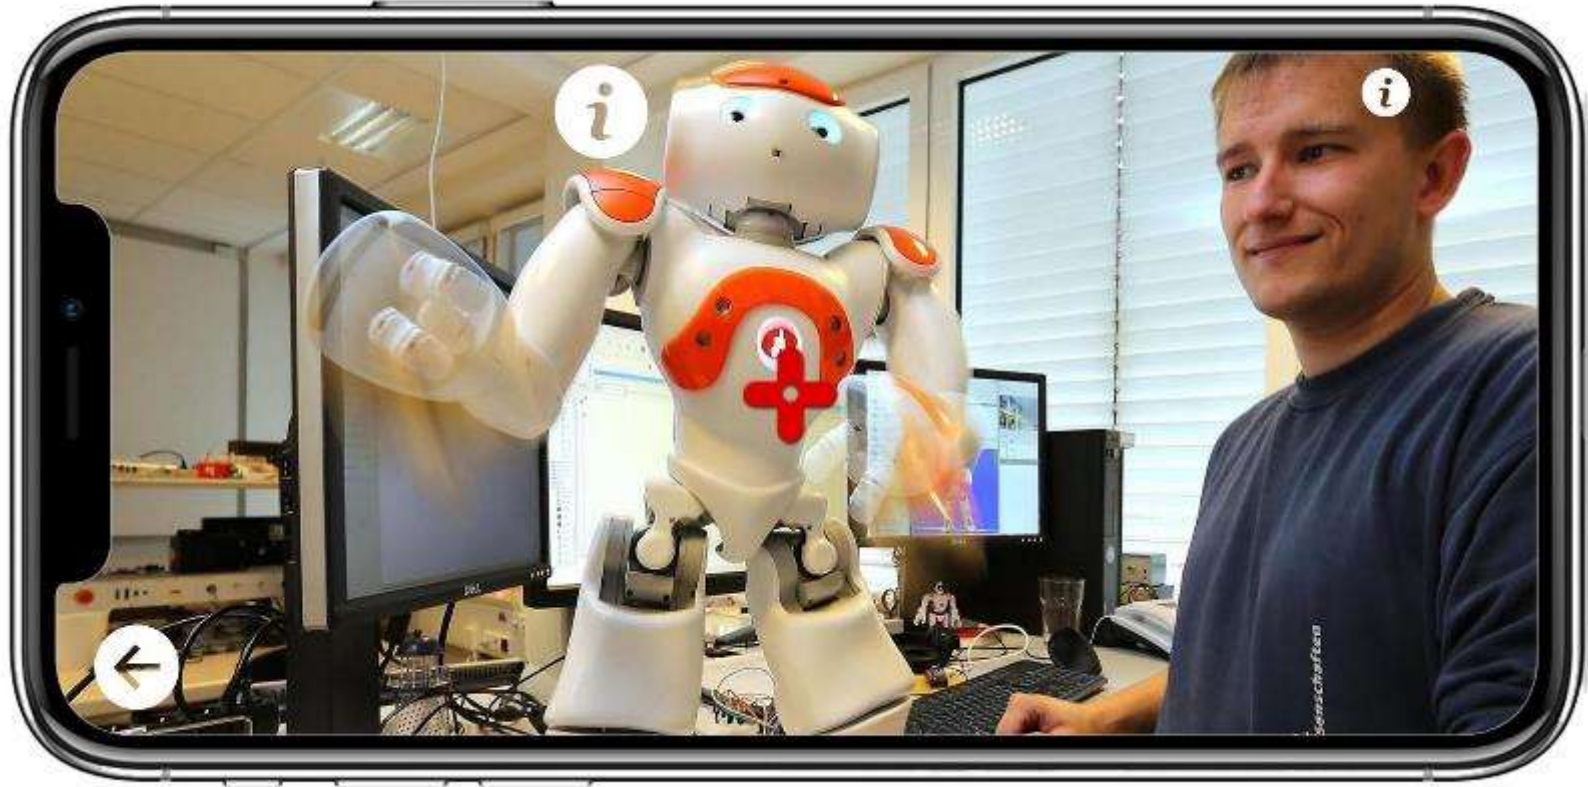

The background is a blurred photograph of an outdoor event. In the foreground, a person in a blue shirt and light-colored pants stands near a white tent. Other people are visible in the background, some standing and some walking. The scene is set outdoors with trees and a brick building visible in the distance.

# **VR-BRILLE INTERAKTIVE TOUCH-DISPLAYS**

The background of the slide is a blurred photograph of an outdoor event. In the foreground, a man in a dark t-shirt and dark pants is walking towards the right. To his left, a woman in a blue jacket and light-colored pants stands near a large, dark, curved structure, possibly a display or booth. In the background, several other people are visible, including a child in a striped shirt. The scene is set outdoors with green trees and a brick building in the distance. The overall lighting is bright, suggesting daytime.

## **INTERAKTIVE TOUCH-DISPLAYS**

The background of the slide is a blurred photograph of an outdoor event. In the foreground, a person in a blue shirt and light-colored pants stands near a large, dark, curved structure, possibly a display or booth. Other people are visible in the background, some standing and some walking. The scene is set outdoors with trees and buildings in the distance. The overall image is dimmed to make the text stand out.

# **VR-BRILLE** **INTERAKTIVE TOUCH-DISPLAYS**